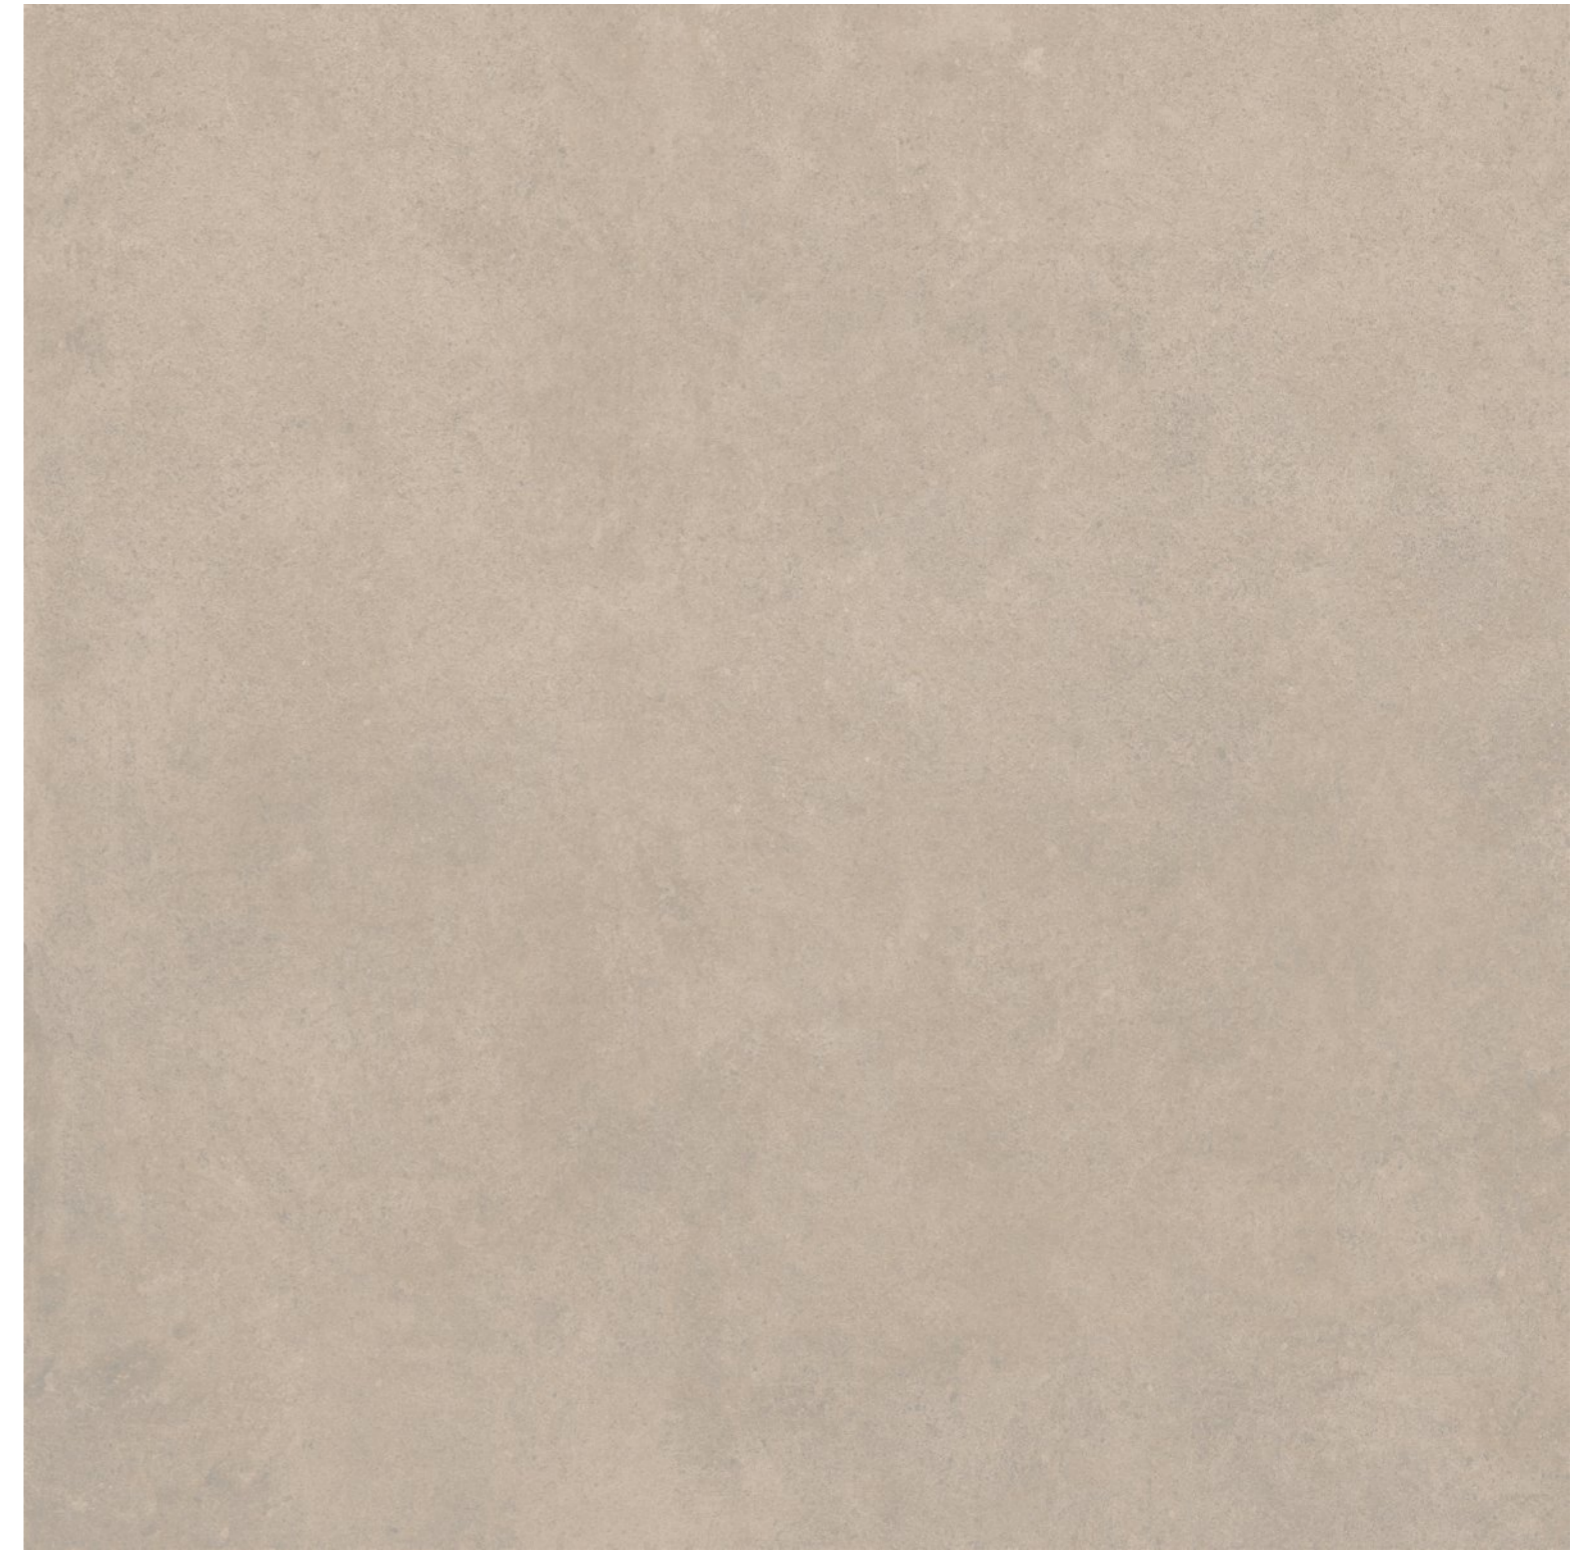

Size : 600 x 600mm
FINISH : R11

Size : 600 x 900mm
FINISH : R11

Size : 400 x 800mm
FINISH : R11

Size : 600 x 1200mm
FINISH : R11

600 x 600 mm image variations

CEMENTINO BEIGE

Great for accent walls or kitchen backsplashes, adding texture and style.