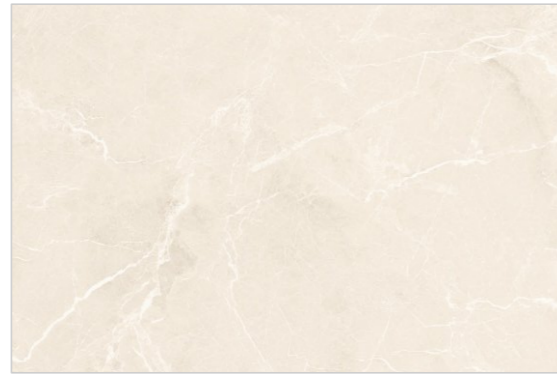

Size : 600 x 900mm
FINISH : R11