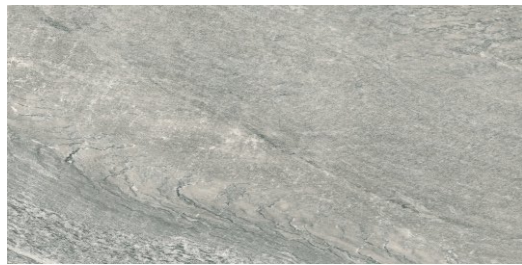

Size : 400 x 800mm
FINISH : R11