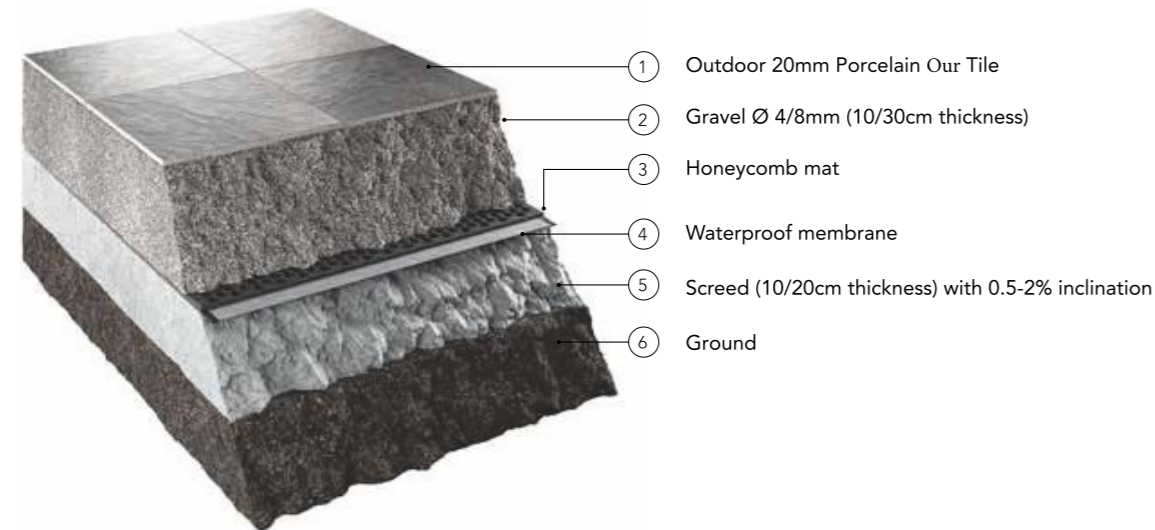

DRY INSTALLATION ON GRAVEL / SAND

For installation on sand it is good to remember to place a geotextile on the gravel, on which to spread out a layer (from 2 to 5cm thick) of dry sand with a grain size of 0/2mm. It is necessary to compact the sand with a vibro-compacting plate

before proceeding with the installation of the tiles. For particular uses and for stressful loads, it is advisable to consult a technician in order to calculate precisely the thicknesses of the various layers of the substrate.

SAFE AND STABLE

LONG-LASTING

EASY TO CLEAN

DRAINS

CAUTION

The application layers proposed are to be taken as an indication, and have the sole purpose of showing how to obtain a correct flooring. It is recommended to always refer to the specific norms and regulations in each individual country and the instructions of the project supervisor.