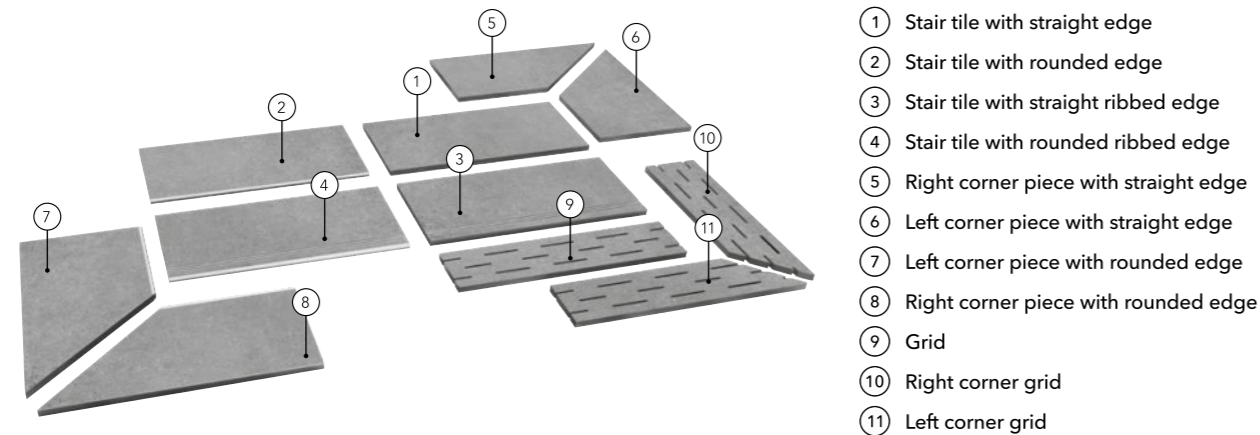

SPECIAL ELEMENTS

In order to guarantee excellent aesthetics and functionality for the various possible applications, the 20mm outdoor porcelain

Our tile collections have a rich set of step elements and special pieces.