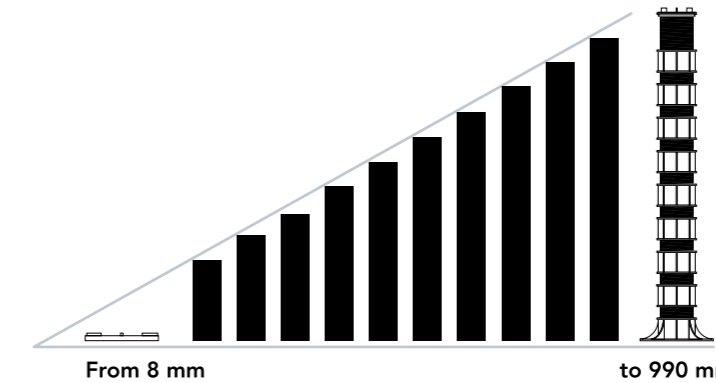

ELEVATED FLOOR INSTALLATION - SUPPORTS

Fixed supports and self-levelling adjustable supports

The structure of the supports consists of a base (which rests on the slab), a central screw adjustable in height and a head (on which the tile rests) which can be fixed or self-levelling with a self-adjustment system to alter inclination by up to 5°.

Technical characteristics of the supports

	They are made entirely of recycled and recyclable material
	Resistant to both acidic and alkaline solutions
	Resistant to atmospheric agents
	Resistant to temperatures of between -30 °C and +120°C
	Resistant to the crushing test with a load superior to 1 tonne
	Made of polypropylene
	Noise reduction of up to 25dB
	Possibility of using supports made with self-extinguishing material, which prevents the propagation of flames

Format	Elevated floor installation up to 2cm	Elevated floor installation 2-10cm	Elevated floor installation 10-30cm	Elevated floor installation 30-99cm
60x60cm	4 SUPPORTS 3+4 sup/m²	4 SUPPORTS 3+4 sup/m²	4 SUPPORTS + Reinforcement system or substructure of aluminium beams 3+4 sup/m²	4 SUPPORTS + Reinforcement system or substructure of aluminium beams 3+4 sup/m²
60x90cm	6 SUPPORTS 3+4 sup/m²	6 SUPPORTS + Reinforcement system or substructure of aluminium beams 3+4 sup/m²	6 SUPPORTS + Reinforcement system or substructure of aluminium beams 3+4 sup/m²	6 SUPPORTS + Reinforcement system or substructure of aluminium beams 3+4 sup/m²
60x120cm	6 SUPPORTS 3+4 sup/m²	6 SUPPORTS + Reinforcement system or substructure of aluminium beams 3+4 sup/m²	6 SUPPORTS + Reinforcement system or substructure of aluminium beams 3+4 sup/m²	6 SUPPORTS + Reinforcement system or substructure of aluminium beams 3+4 sup/m²