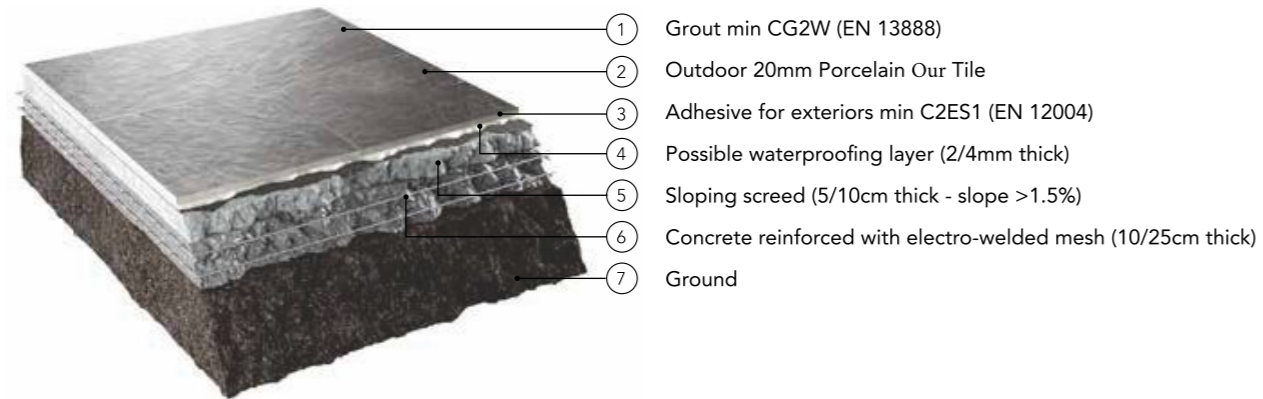

INSTALLATION ON SCREED WITH ADHESIVE

For installation on screed with adhesive we recommend a joint of at least 5mm. The size and position of the expansion joints must be established by the project supervisor; they must have an indicative width ranging from 4 to 12mm and divide the surface to be paved in a uniform

pattern with dimensions ranging from approximately 3x3m to 4x2.5m. To facilitate the flow of rainwater, it is always necessary to assess the slopes of outdoor paving; when laying with adhesives on screed, the slopes are determined by the latter.

SAFE AND STABLE

LONG-LASTING

EASY TO CLEAN

**RESISTANT TO VEHICULAR
PASSAGE**

IN ORDER TO AVOID AESTHETICALLY UNPLEASANT CUTS OF THE TILES, IT IS SUGGESTED TO DEFINE THE SLOPES OF THE SCREED TAKING INTO ACCOUNT THE SIZE CHOSEN FOR THE INSTALLATION.

CAUTION

The application layers proposed are to be taken as an indication, and have the sole purpose of showing how to obtain a correct flooring. It is recommended to always refer to the specific norms and regulations in each individual country and the instructions of the Project Supervisor.

1/2

Before proceeding with the installation clean the substrate thoroughly. In order to obtain a flat floor, it is important to apply an even layer of adhesive.

3/4

Check the planarity of the flooring regularly during the laying operations.

5/6

Once the installation is finished grout the flooring. Remember to observe the times indicated by the manufacturer for light foot traffic before walking on the tiles. "Post-installation" cleaning is mandatory at the end of the work and is required to remove residues of cement, lime or grout used for laying and filling the joints.

Expansion joints

1/2

In correspondence with a structural or dividing joint in the screed, it is mandatory to provide an expansion joint with a width that is at least the size of the existing one. If there are joints between different surface types, it is mandatory to provide an expansion joint.

3

Around fixed elements of the supporting structure, such as walls, steps, columns, etc., it is mandatory to provide peripheral joints with a width of between 4 and 12mm.