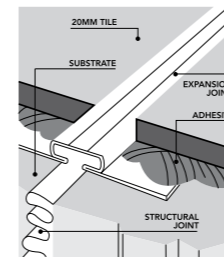

Expansion joints

1/2

In correspondence with a structural or dividing joint in the screed, it is mandatory to provide an expansion joint with a width that is at least the size of the existing one. If there are joints between different surface types, it is mandatory to provide an expansion joint.