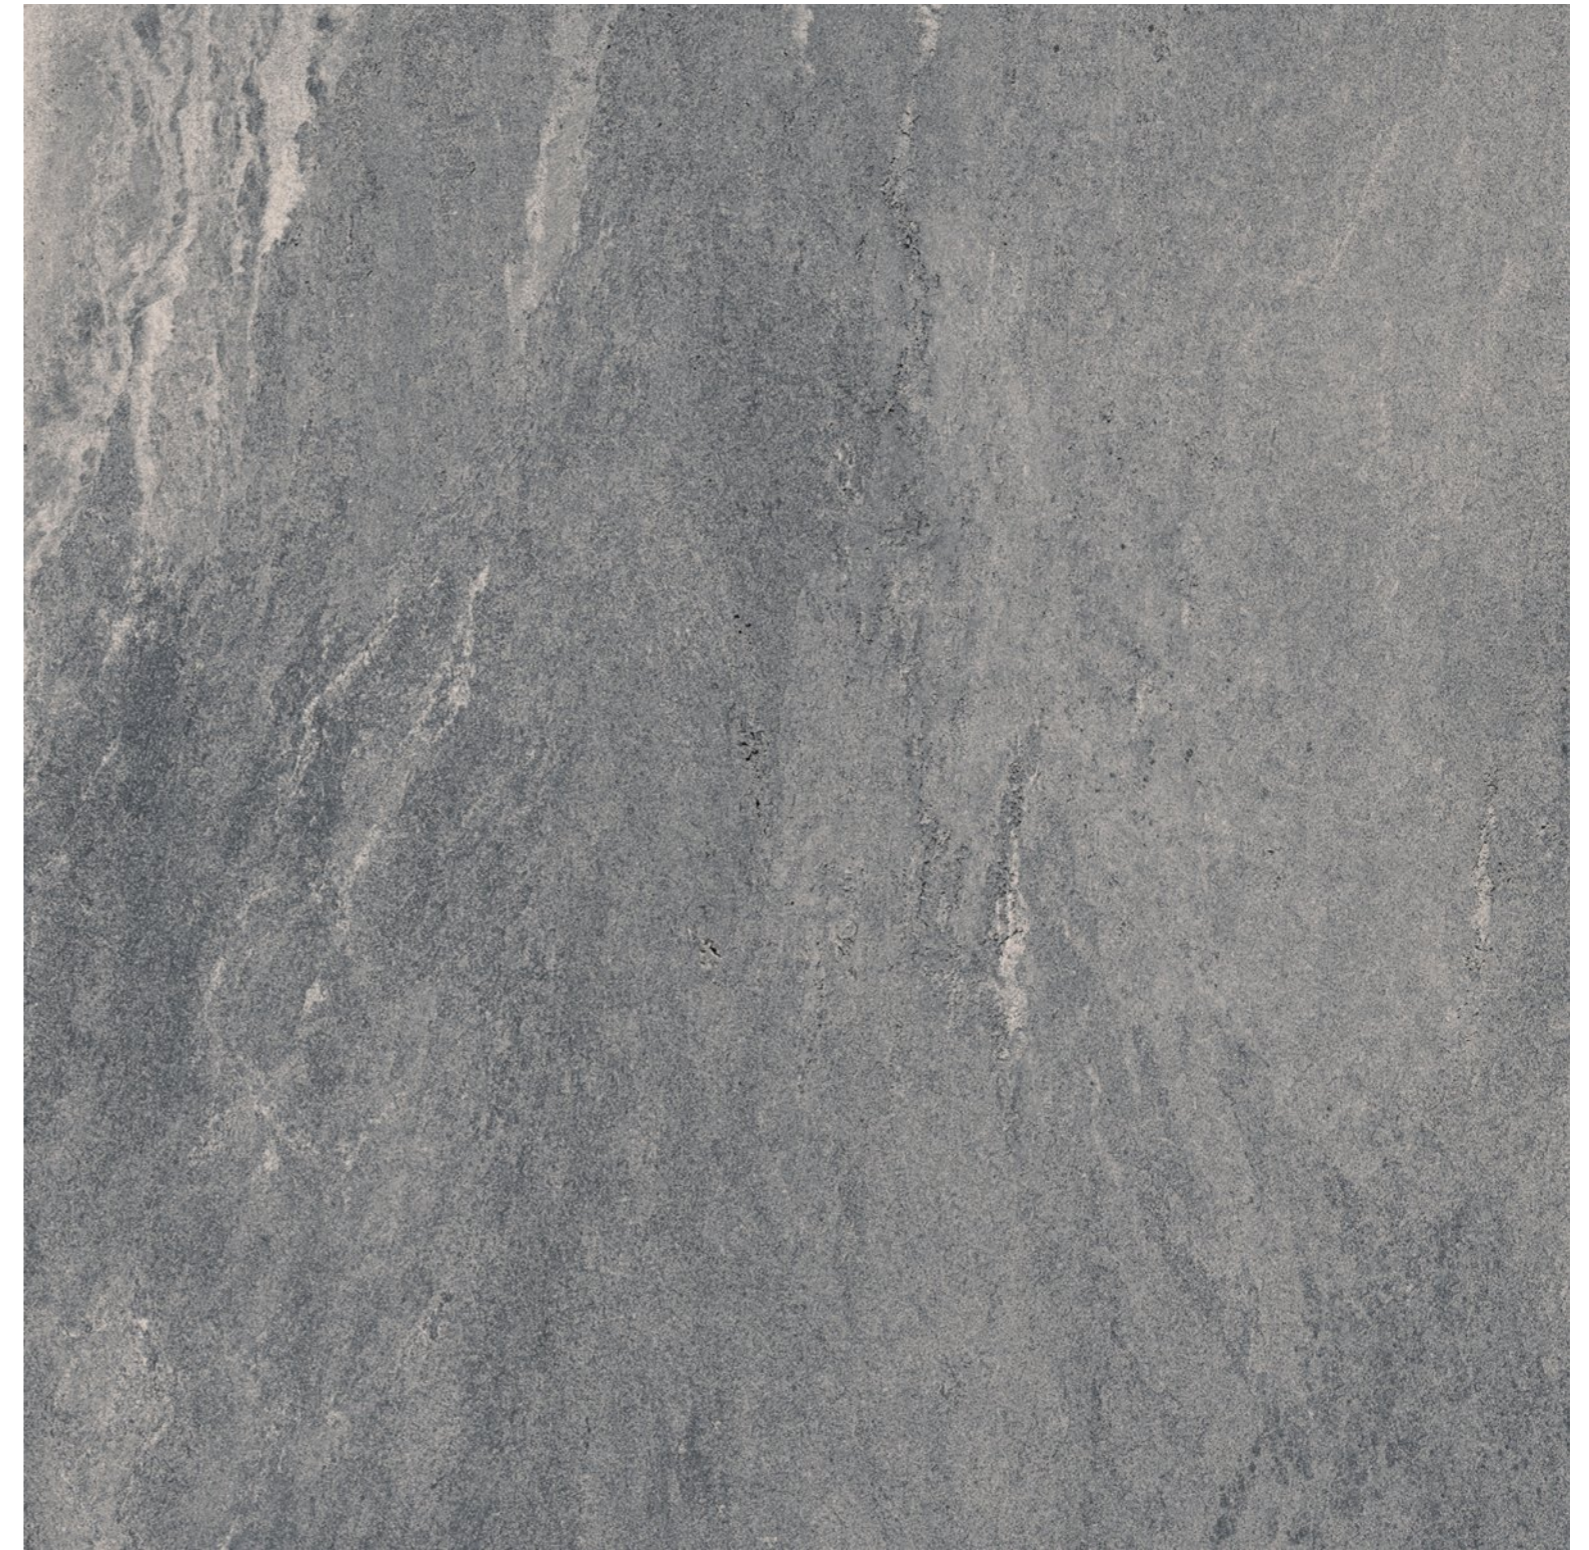

Size : 600 x 600mm
FINISH : R11

Size : 600 x 900mm
FINISH : R11

Size : 400 x 800mm
FINISH : R11

Size : 600 x 1200mm
FINISH : R11

600 x 600 mm image variations

MARINA BEIGE

Great for accent walls or kitchen backsplashes, adding texture and style.