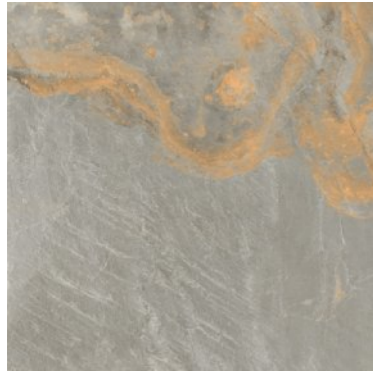

Size : 600 x 600mm
FINISH : R11

Size : 600 x 900mm
FINISH : R11

Size : 400 x 800mm
FINISH : R11

Size : 600 x 1200mm
FINISH : R11

600 x 600 mm image variations

RUSTIC

Great for accent walls or kitchen backsplashes, adding texture and style.