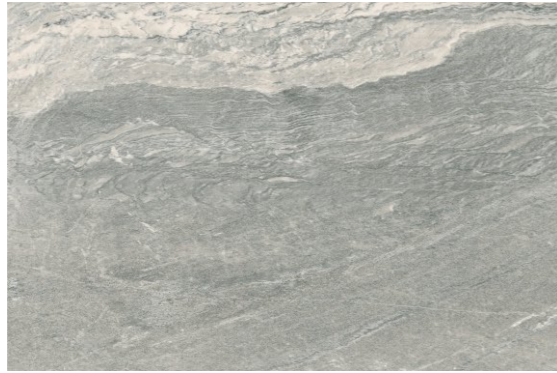

Size : 600 x 900mm
FINISH : R11