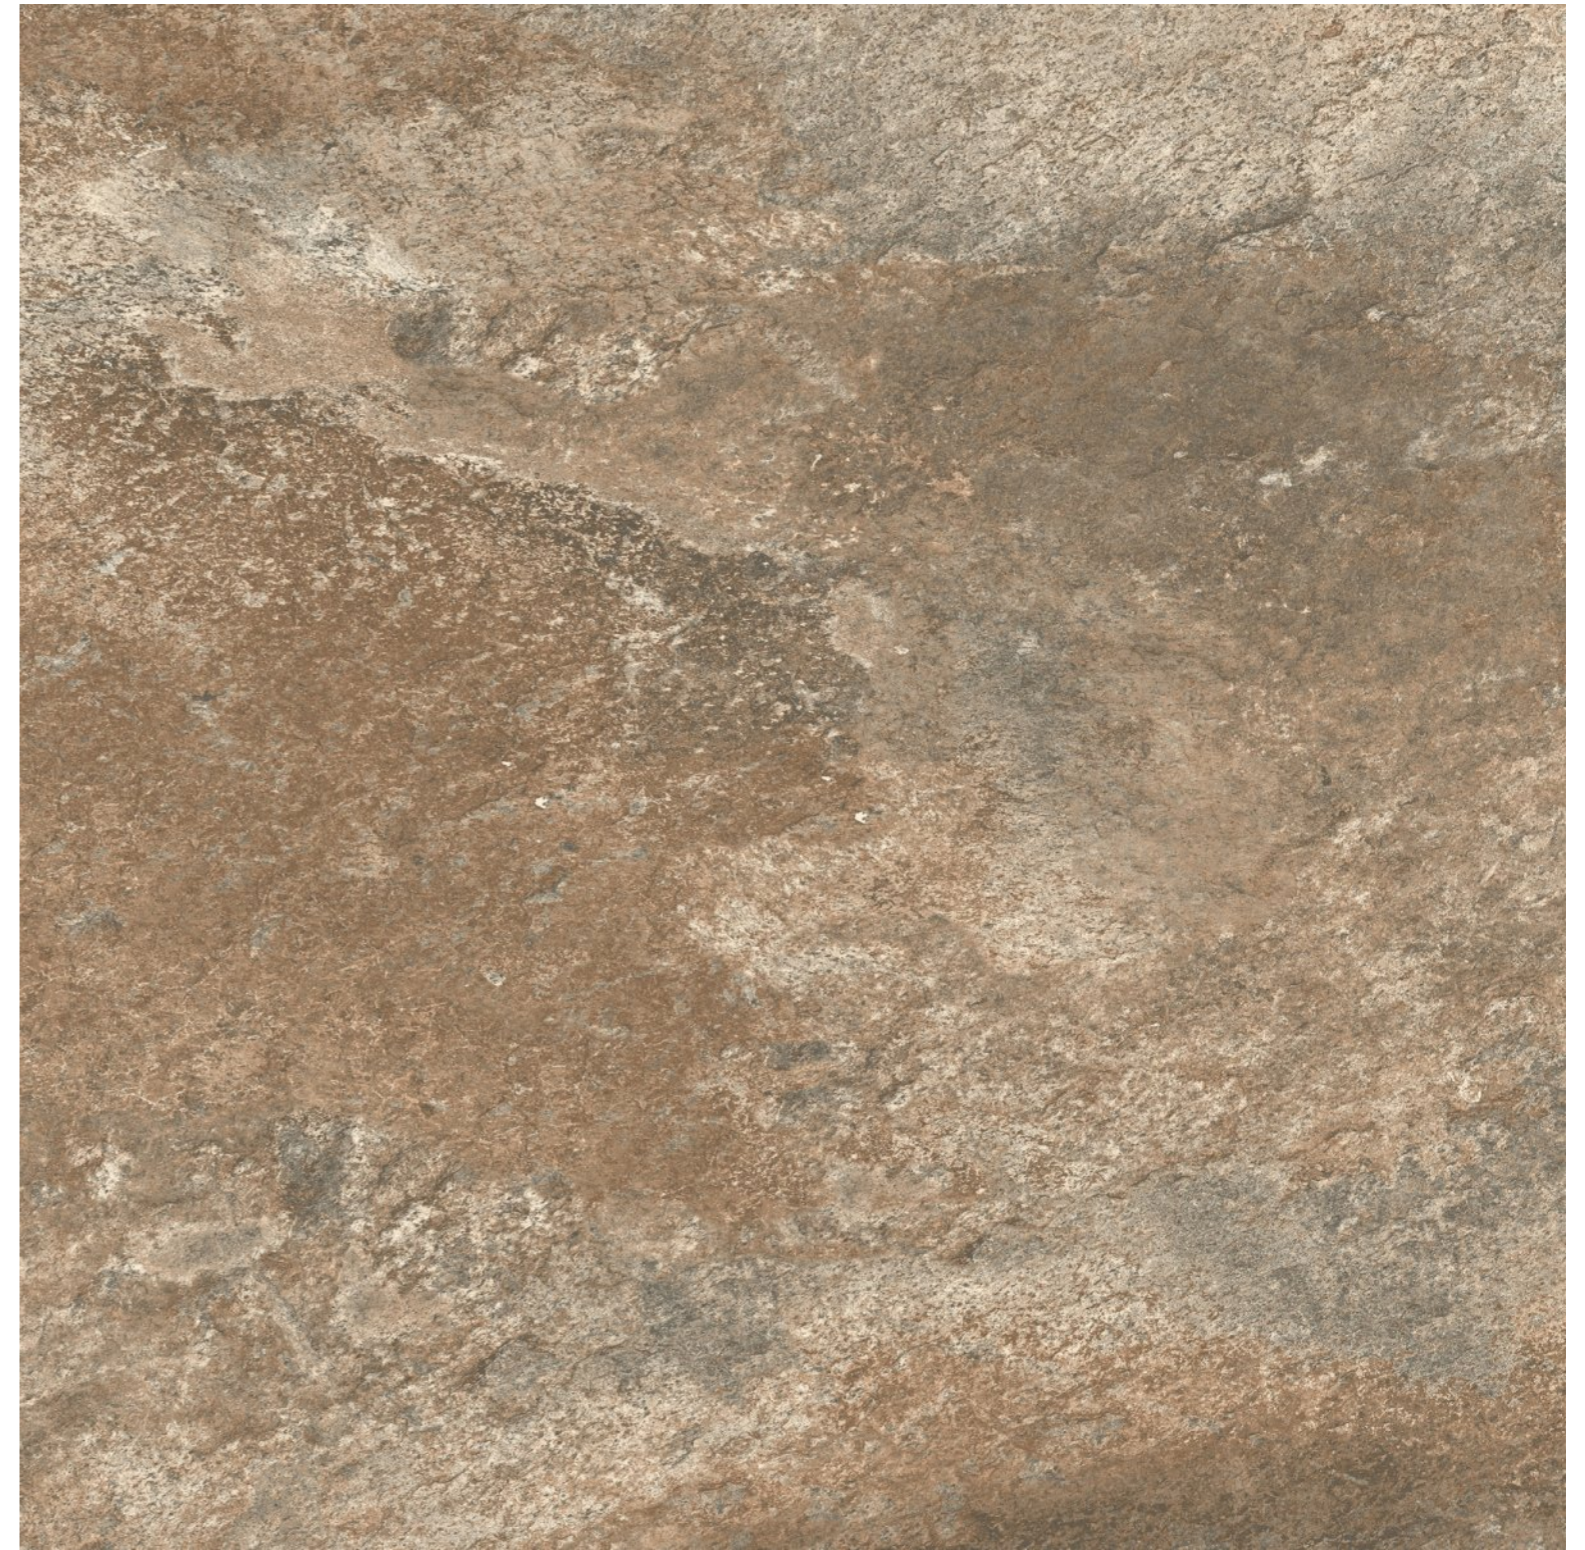

Size : 600 x 600mm
FINISH : R11

Size : 600 x 900mm
FINISH : R11

Size : 400 x 800mm
FINISH : R11

Size : 600 x 1200mm
FINISH : R11

600 x 600 mm image variations

DESERT GOLD

Great for accent walls or kitchen backsplashes, adding texture and style.