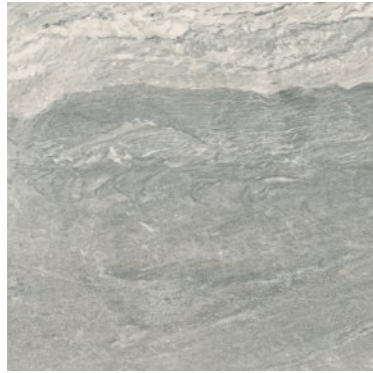

Size : 600 x 600mm
FINISH : R11

Size : 600 x 900mm
FINISH : R11

Size : 400 x 800mm
FINISH : R11

Size : 600 x 1200mm
FINISH : R11

600 x 600 mm image variations

NEWTONE GREY

Great for accent walls or kitchen backsplashes, adding texture and style.