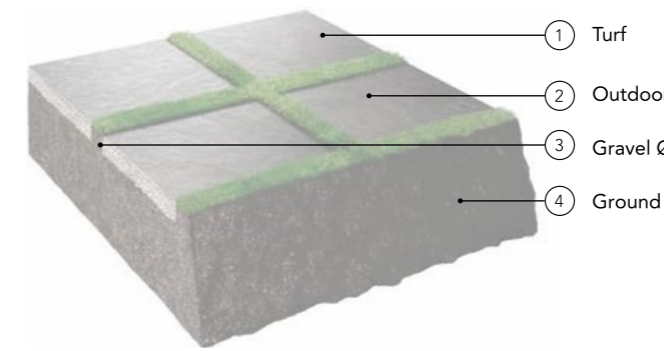

IT IS GOOD PRACTICE TO LAY THE SURFACE OF THE TILES IN LINE WITH THE TURF: THIS WAY THERE IS NO RISK OF DAMAGING THE LAWN MOWERS.

1/2

To determine the correct sizing and positioning of the flooring, place the tiles on the ground and carefully position them equidistant from each other. Mark the perimeter of the tile using a spade in the soil.

3/4

Remove the turf and dig out about 5cm of soil. Form a stable and uniform substrate using fine gravel (grain size 4/8mm).

5/6

Lay the tile, so as to have an approximately 0.5cm level difference, between the tile and the ground. To simplify tile installation it is possible to use suitable tile installation handles. Knock the tile along the edges with a rubber hammer until it is at the same level as the turf.

CAUTION

The application layers proposed are to be taken as an indication, and have the sole purpose of showing how to obtain a correct flooring.