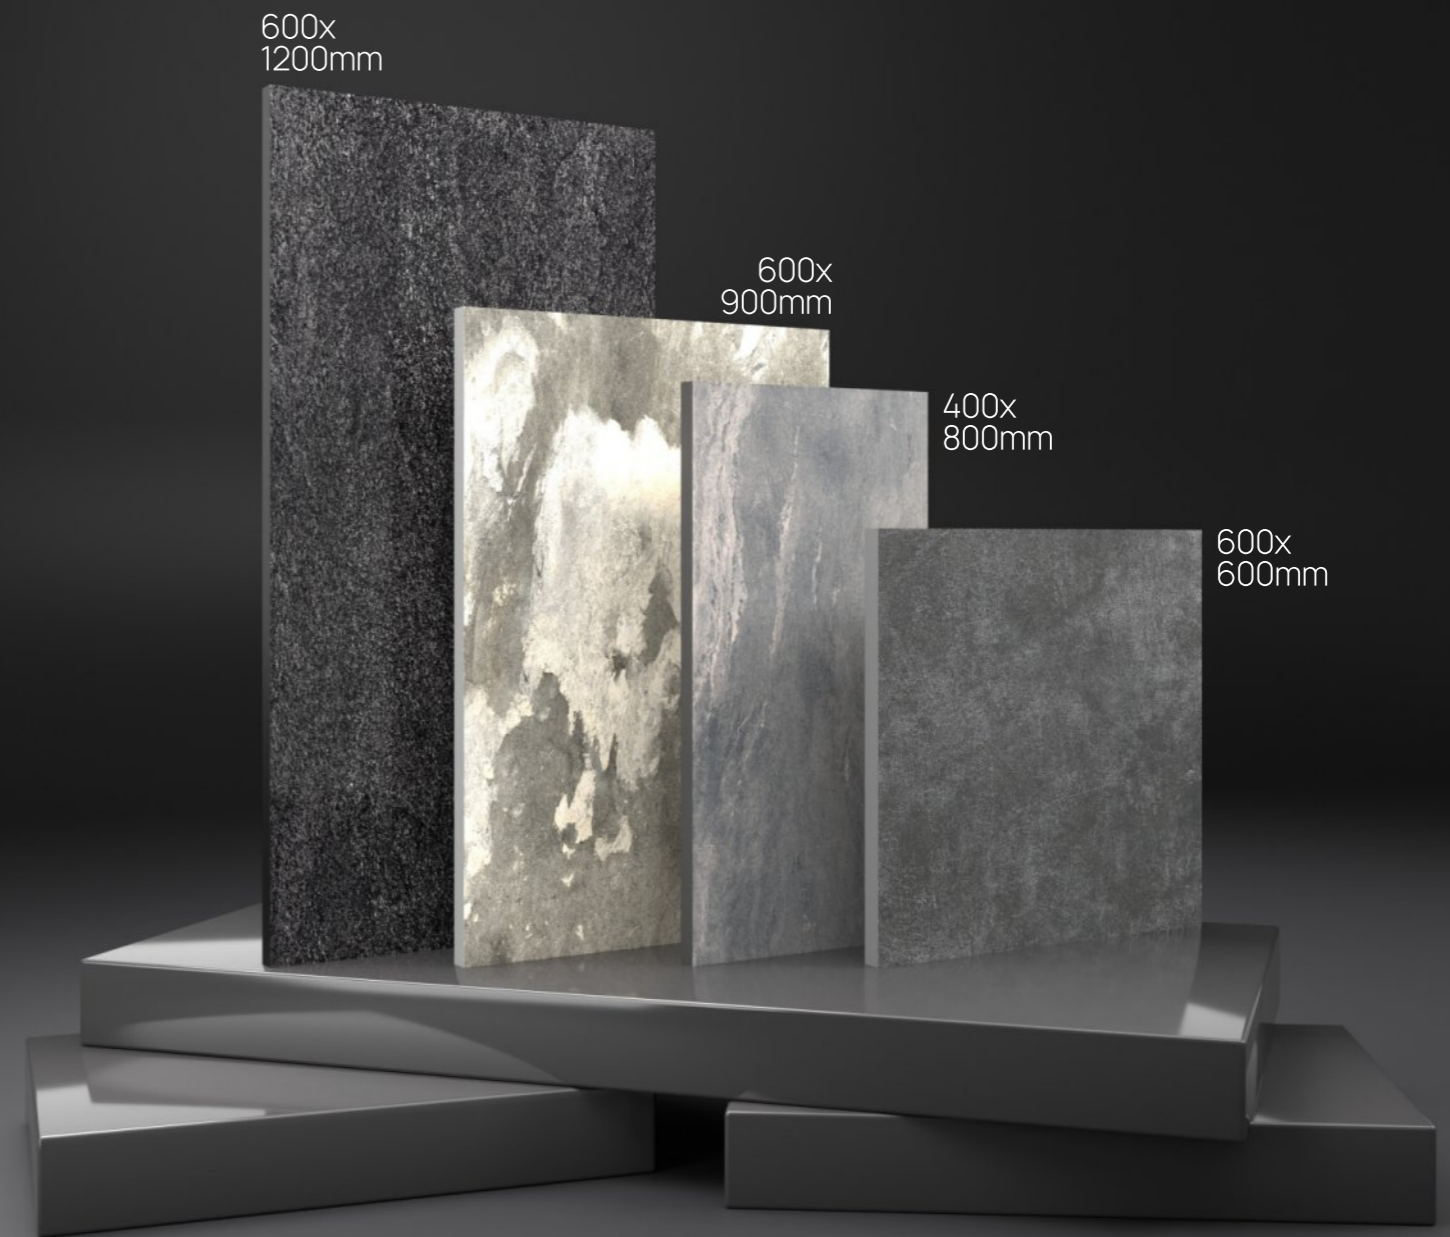

that will not let you compromise on the outdoor tiling of your spaces and transform those areas in practical and presentable spaces. The exclusive collection offers outdoor colorbody tiles in robust 20mm thickness and four versatile sizes 600x1200mm, 600x900mm, 600x600mm, and 400x800mm that cater to every tiling need. Packed with a plethora of features the collection blends strength, style, and resilience in your spaces.